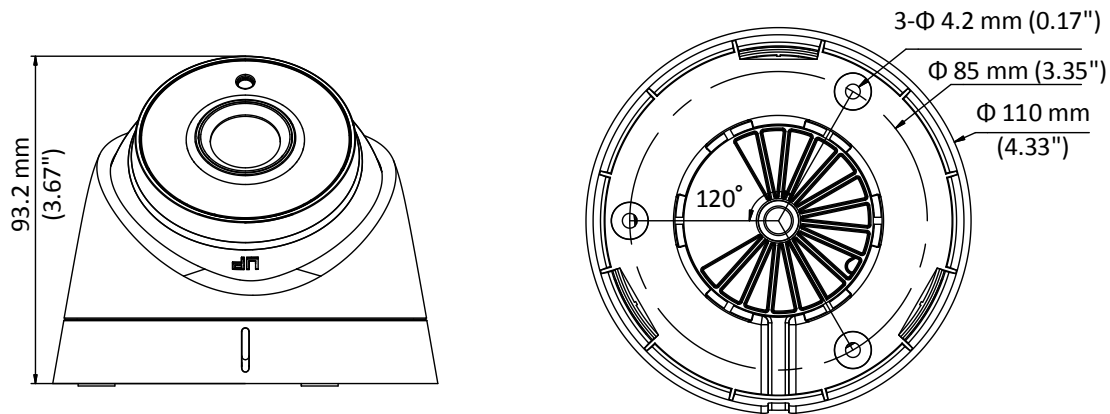

Specification

Camera	
Image Sensor	2.0 megapixel progressive scan CMOS
Signal System	PAL/NTSC
Effective Resolution	1920 (H) × 1080 (V)
Frame Rate	PAL: 1080p@25fps NTSC: 1080p@30fps
Min. Illumination	0.003 Lux@(F1.2, AGC ON), 0 Lux with IR
Shutter Time	PAL: 1/25 s to 1/50,000 s NTSC: 1/30 s to 1/50,000 s
Slow Shutter	Max.: 30 times
Lens	3.6 mm (Optional 2.8 mm , 6 mm)
Horizontal Field of View	103.5° (2.8 mm), 82.6° (3.6 mm), 54.4° (6 mm)
Lens Mount	M12
Day/Night Mode	Auto/Color/B/W (White & Black)
Angle Adjustment	Pan: 0° to 360°, Tilt: 0° to 75°, Rotate: 0° to 360°
Synchronization	Internal synchronization
WDR	> 120 dB
Menu	
AGC	Support
Day/Night Mode	Auto/Color/BW (White & Black)
White Balance	ATW/AWC-SET/MANUAL
Privacy Mask	ON/OFF, 8 programmable privacy masks
Motion	4 programmable motion areas
Backlight Compensation	WDR/BLC/HLC/OFF
2D & 3D DNR	ON/OFF
Voltage Detection	Support
Functions	Defog, Mirror, Defective Pixel Correction , Sharpness, Camera Title
Scene	Indoor/outdoor/indoor1/low light
Interface	
Video Output	1 HD analog output/1 Vp-p composite output (75Ω/BNC)
General	
Operating Conditions	-40° C to 60° C (-40° F to 140° F), humidity: 90% or less (no condensation)
Power Supply	12 V DC ±30%/PoC.af
Power Consumption	Max. 4 W
IR Distance	Up to 40 m
Ingress protection	IP67
Communication	Up the coax, Protocol: HIKVISION-C
Dimensions	Φ 110 mm × 93.2 mm (4.33" × 3.67")
Weight	Approx. 200 g (0.44 lb.)

Order Model

DS-2CC52D9T-IT3E

* PoC function is only available when cooperating with DS-1TPXXX.

Dimensions

Distributed by

Headquarters

No.555 Qianmo Road, Binjiang District,
Hangzhou 310051, China
T +86-571-8807-5998
overseasbusiness@hikvision.com